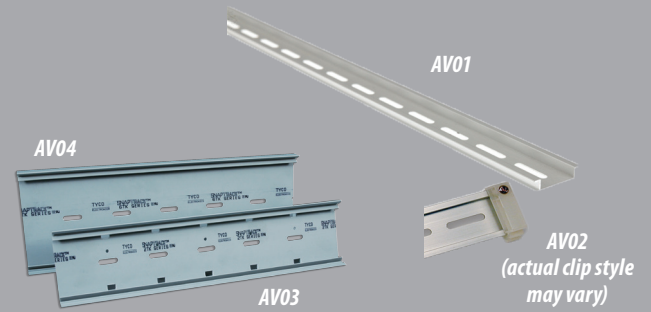

DIN Rail and SNAPTRACK

Pre-Cut Lengths for Fast, Easy Installation

DIMENSIONAL DRAWING

ACCESSORIES

ORDERING INFORMATION

MODEL	DESCRIPTION
AV01	35 mm DIN Rail, 1 meter length
AV02	DIN Rail Stop Clip
AV03	2.75" SNAPTRACK, 1 foot length
AV04	4.00" SNAPTRACK, 1 foot length