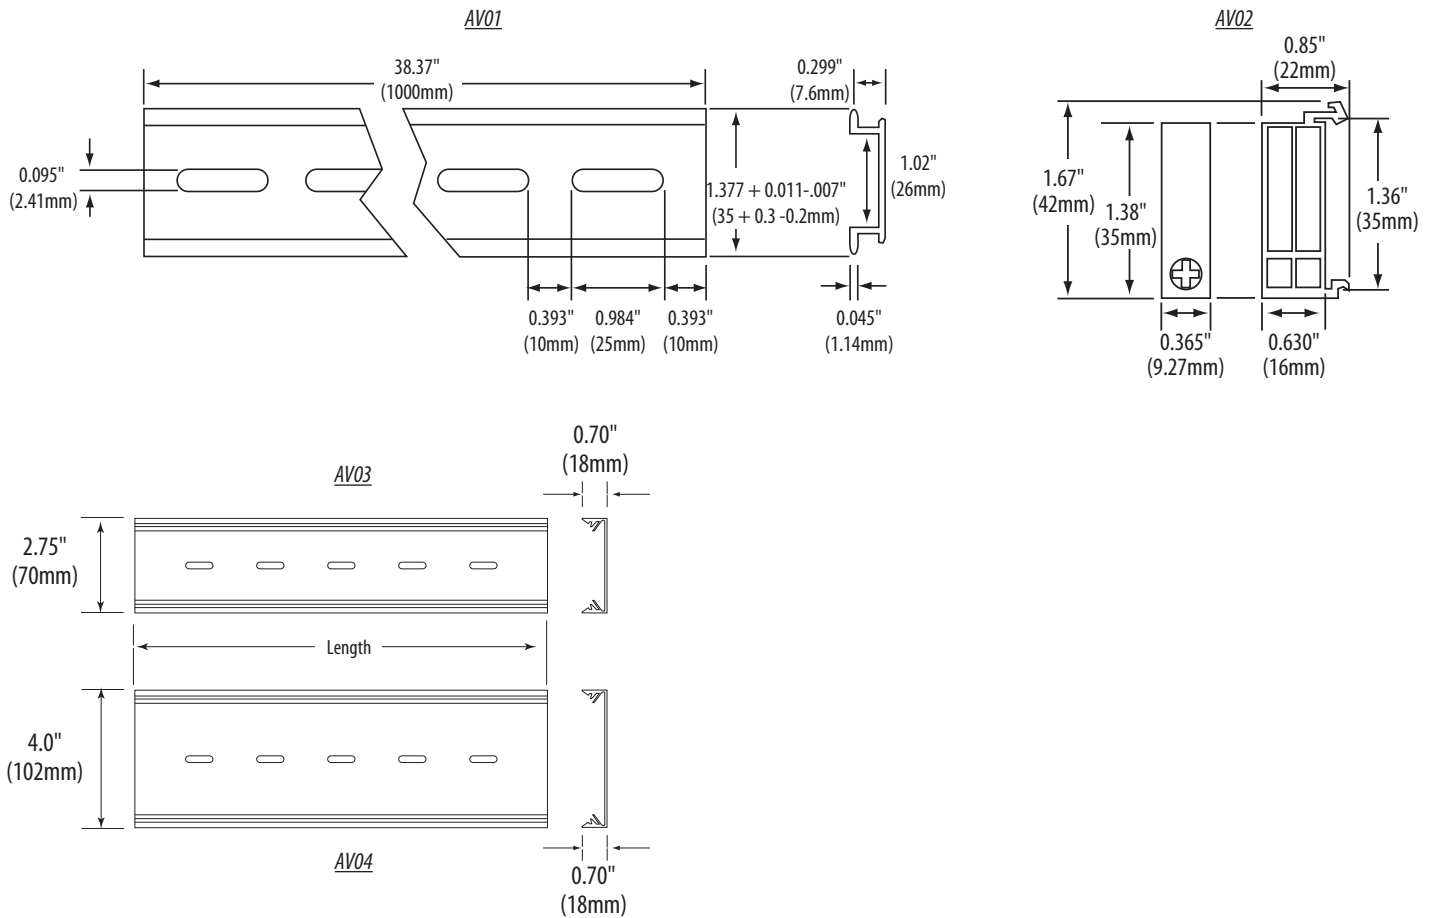

DIN Rail and SNAPTRACK

Pre-Cut Lengths for Fast, Easy Installation

DIMENSIONAL DRAWING

ACCESSORIES

ORDERING INFORMATION

MODEL	DESCRIPTION
AV01	35 mm DIN Rail, 1 meter length
AV02	DIN Rail Stop Clip
AV03	2.75" SNAPTRACK, 1 foot length
AV04	4.00" SNAPTRACK, 1 foot length